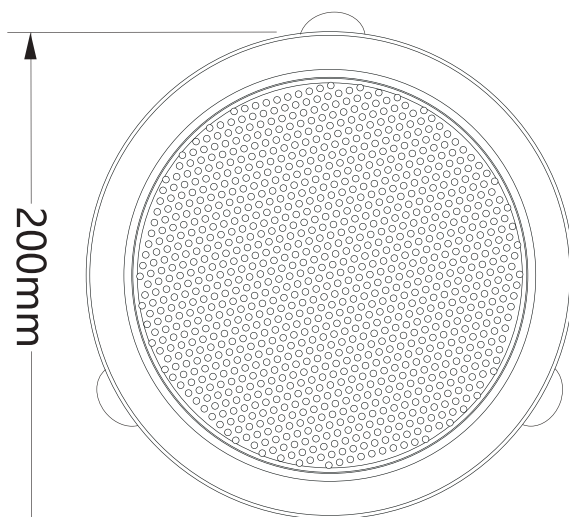

Thank you for purchasing MG-520C In-Ceiling Speaker. To correctly use the device, please read the manual carefully.

If you have any questions or suggestions, please contact our local dealer.

■ Features

- Full range composite speaker cone, transparent tone, flat frequency response.

■ Standard Configuration

- 1 × MG-520C
- 1 × User Manual

■ Applications

Restaurant, tea house, playground, station, school, mall, office building, workshop.

■ Technical Specifications

- Rated Power: 10/20W (AES)
- Voltage: 70V/100V
- Max SPL: 99dB
- Dimension: Ø200*61mm
- Hole Cut: Ø175mm
- Frequency Response: 100-18kHz
- Panel Material: IRON
- Color: white
- Sensitivity: (1W/1M) 93dB

■ Dimensions

61mm

■ Safety Instructions

To avoid electric shock, overheat, fire, radiation, explosion, mechanical risk and injury or property loss due to improper use, please read and observe the following items before use: